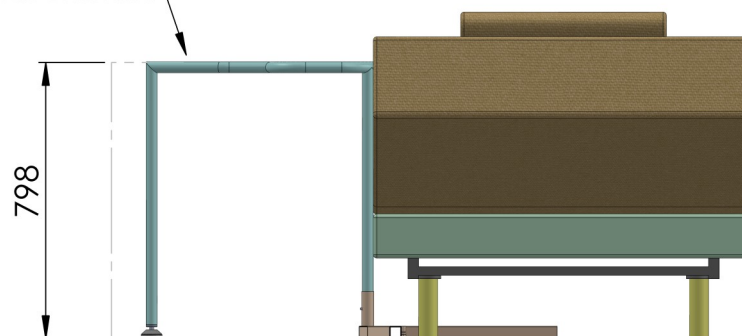

MultiFit
Your Independence - Our Innovation

Adjustable base section
to suit spacing of feet
on the bed

Bed Side
transfer handle

Adjustable foot
extends to tighten
the assembly making
the rail more stable

MultiFit Bed Side Transfer Rail
Fitted to a comfort Bed
Date 13/10/21
Drawn Wayne Manson