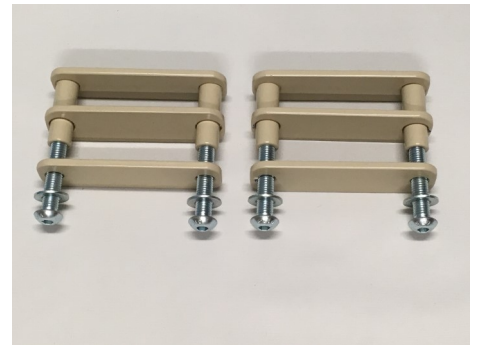

➤ CLAMP ASSEMBLY

CODE: LL-MK3L-PBCA