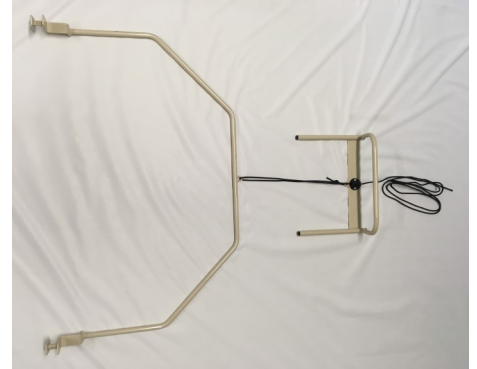

# MULTIFIT LEG LIFTER

## STANDARD ATTACHMENTS

### ➤ MK3L STABILITY BAR ASSEMBLY

CODE: LL-MK3L-STD-SB

### ➤ CLAMP ASSEMBLY

CODE: LL-MK3L-PBCA