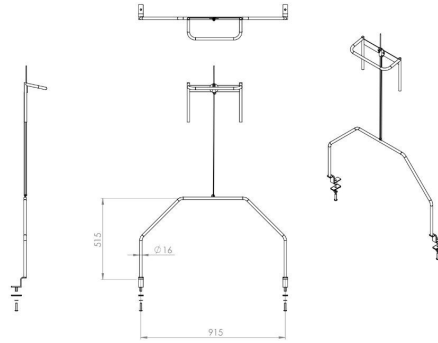

# MULTIFIT LEG LIFTER

## STANDARD ATTACHMENTS

### ➤ MK3L STABILITY BAR ASSEMBLY

CODE: LL-MK3L-STD-SB

### ➤ CLAMP ASSEMBLY

CODE: LL-MK3L-PBCA