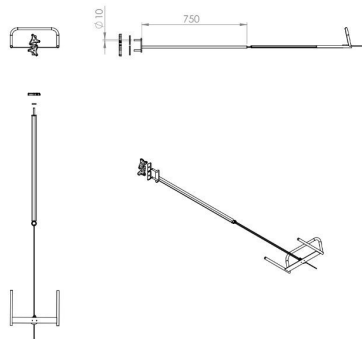

➤ STRAIGHT BAR ASSEMBLY

CODE: LL-S SB

MultiFit

Your Independence - Our Innovation

t. 0800 102 803 f. 0800 102 800

www.multifit.co.nz reception@multifit.co.nz