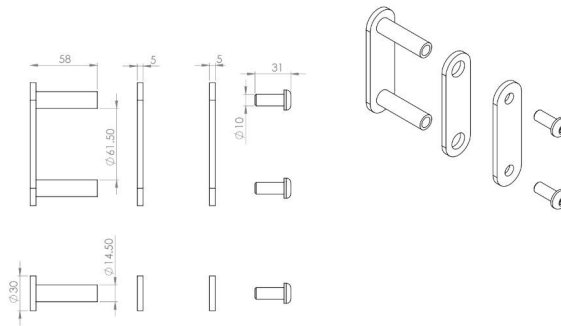

➤ CLAMP ASSEMBLY

CODE: LL-MK3L-PBCA